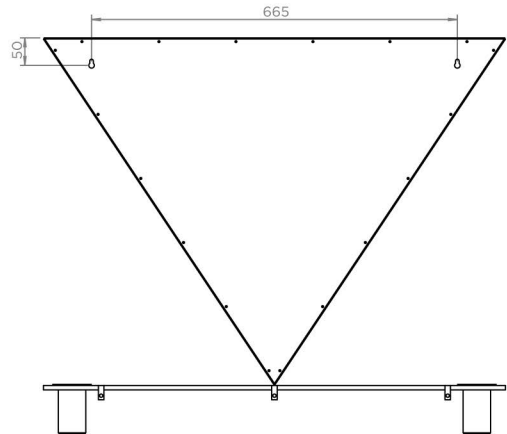

# ELIXIR MIRROR & GLASS SHELF

INS-VS1

ALL MEASUREMENTS ARE IN MILLIMETRES

MANUFACTURED FROM STAINLESS STEEL

Plumbing Position:

Vertical

Installation Accessories:

PRODUCT CODE	Height	Length	Depth	Pipe Centres		Bracket Centres	
	H	L	D	C	F	S	
	mm	mm	mm	mm	mm	mm	
ELXM120	630	840	60	-	-	-	
ELXM150	630	1050	60	-	-	-	
ELXGS120	100	840	60	-	-	-	
ELXGS150	100	1050	60	-	-	-	