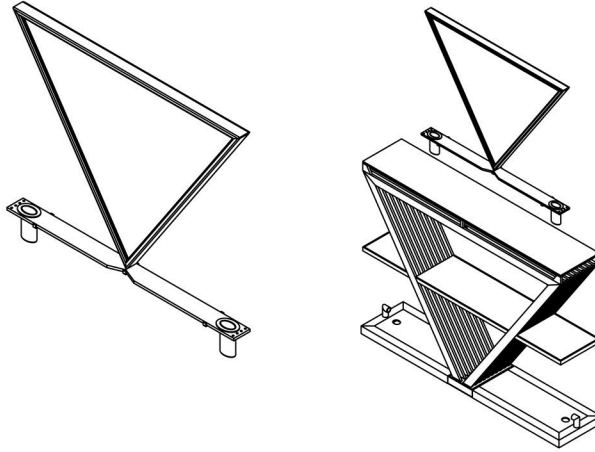

# ELIXIR MIRROR & GLASS SHELF

INS-VS1

ALL MEASUREMENTS ARE IN MILLIMETRES

MANUFACTURED FROM STAINLESS STEEL

Plumbing Position:

Vertical

Installation Accessories:

PRODUCT CODE	Height	Length	Depth	Pipe Centres		Bracket Centres	
	H	L	D	C	F	S	
	mm	mm	mm	mm	mm	mm	
ELXM120	630	840	60	-	-	-	
ELXM150	630	1050	60	-	-	-	
ELXGS120	100	840	60	-	-	-	
ELXGS150	100	1050	60	-	-	-	