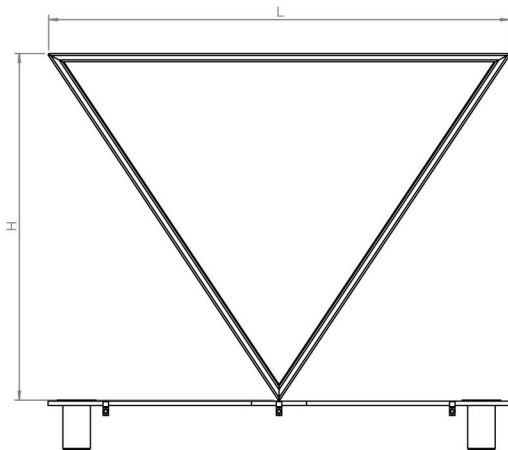

# ELIXIR MIRROR & GLASS SHELF

INS-VS1

ALL MEASUREMENTS ARE IN MILLIMETRES

MANUFACTURED FROM STAINLESS STEEL

Plumbing Position:

Vertical

Installation Accessories:

PRODUCT CODE	Height	Length	Depth	Pipe Centres		Bracket Centres	
	H	L	D	C	F	S	
	mm	mm	mm	mm	mm	mm	
ELXM120	630	840	60	-	-	-	
ELXM150	630	1050	60	-	-	-	
ELXGS120	100	840	60	-	-	-	
ELXGS150	100	1050	60	-	-	-	