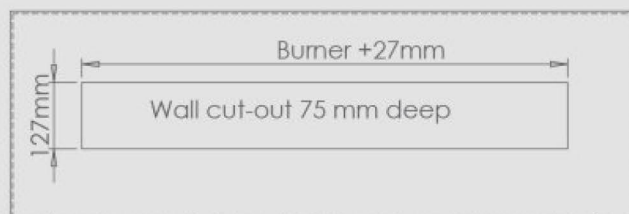

BUILT-IN MANUAL BURNER™

www.decoflame.com

The decoflame® Built-in Manual Burner with Lip™ is part of the made-to-measure range of decoflame® bioethanol fires. Its simple layout makes it versatile and adaptable for a large variety of fireplace applications.

The burner's length can be 400 - 500 - 600 - 700 - 800 - 900mm.

On the following page you can find information about the different sizes and download Autocad Drawings for all of them.

BUILT-IN MANUAL BURNER™

- DecoFlame® brushed stainless steel manual burner
- Adjustable flame height
- No chimney required
- Shutter tool
- Lighter
- Black Safety chamber
- Fuel Funnel
- 3M Sponge

TECHNICAL INFORMATION

	400	500	600	700	800	900
Fuel Capacity: L	1.9	2.5	3.1	3.6	4.1	4.6
Fuel consumption: L/h	0.33	0.42	0.52	0.60	0.68	0.77
Burning time: h	3 - 6	4 - 7	5 - 8	5 - 9	5 - 9	5 - 10
Heat output max: kW	2	2.5	3	3.5	4	4.5
Net weight: kg	6.3	7.4	8.6	9.7	10.9	12
Minimum room size: m ³	42	51	60	70	80	90