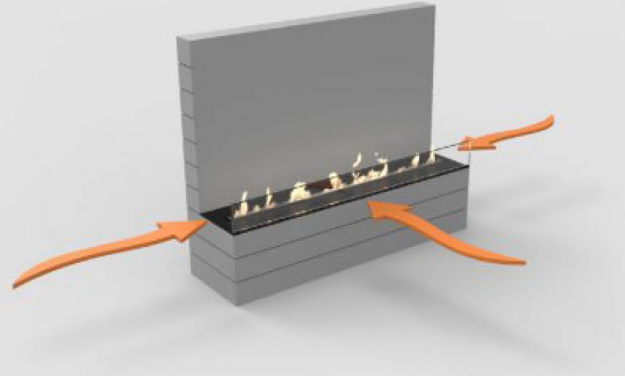

BUILT-IN MANUAL BURNER™

www.decoflame.com

The decoflame® Built-in Manual Burner with Lip™ is part of the made-to-measure range of decoflame® bioethanol fires. Its simple layout makes it versatile and adaptable for a large variety of fireplace applications.

- DecoFlame® brushed stainless steel manual burner
- Adjustable flame height
- No chimney required
- Shutter tool
- Lighter
- Black Safety chamber
- Fuel Funnel
- 3M Sponge

TECHNICAL INFORMATION

	400	500	600	700	800	900
Fuel Capacity: L	1.9	2.5	3.1	3.6	4.1	4.6
Fuel consumption: L/h	0.33	0.42	0.52	0.60	0.68	0.77
Burning time: h	3 - 6	4 - 7	5 - 8	5 - 9	5 - 9	5 - 10
Heat output max: kW	2	2.5	3	3.5	4	4.5
Net weight: kg	6.3	7.4	8.6	9.7	10.9	12
Minimum room size: m ³	42	51	60	70	80	90

Finish: Brushed stainless steel and optional hardened, optic-white glass

BUILT-IN BURNER

WALL CUT-OUT

BUILT-IN MANUAL BURNER™

www.decoflame.com

Decoflame strongly recommends installing one or more glass shields in order to protect the flame from draught, while keeping it vivid. Please see below the situations where the glass is optional and where it is mandatory.

Optional glass

Mandatory glass

Optional glass

Mandatory glass

Optional glass

Mandatory glass

BUILT-IN MANUAL BURNER™

www.decoflame.com