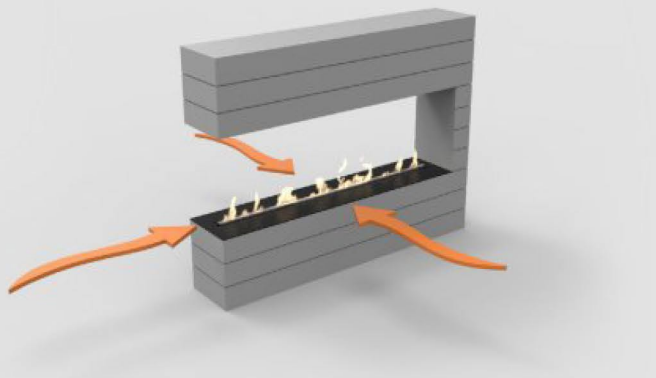

Optional glass