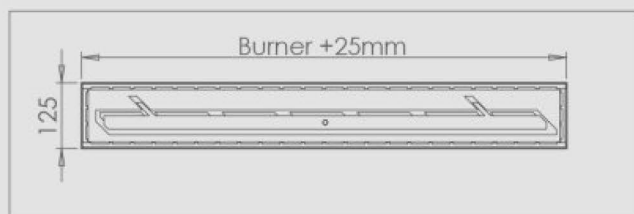

BUILT-IN MANUAL BURNER™

www.decoflame.com

The decoflame® Built-in Manual Burner with Lip™ is part of the made-to-measure range of decoflame® bioethanol fires. Its simple layout makes it versatile and adaptable for a large variety of fireplace applications.

The burner's length can be 400 - 500 - 600 - 700 - 800 - 900mm.

On the following page you can find information about the different sizes and download Autocad Drawings for all of them.

BUILT-IN MANUAL BURNER™

- DecoFlame® brushed stainless steel manual burner
- Adjustable flame height
- No chimney required
- Shutter tool
- Lighter
- Black Safety chamber
- Fuel Funnel
- 3M Sponge

TECHNICAL INFORMATION

	400	500	600	700	800	900
Fuel Capacity: L	1.9	2.5	3.1	3.6	4.1	4.6
Fuel consumption: L/h	0.33	0.42	0.52	0.60	0.68	0.77
Burning time: h	3 - 6	4 - 7	5 - 8	5 - 9	5 - 9	5 - 10
Heat output max: kW	2	2.5	3	3.5	4	4.5
Net weight: kg	6.3	7.4	8.6	9.7	10.9	12
Minimum room size: m ³	42	51	60	70	80	90