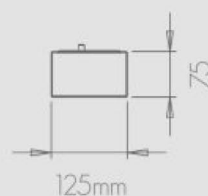

WALL CUT-OUT