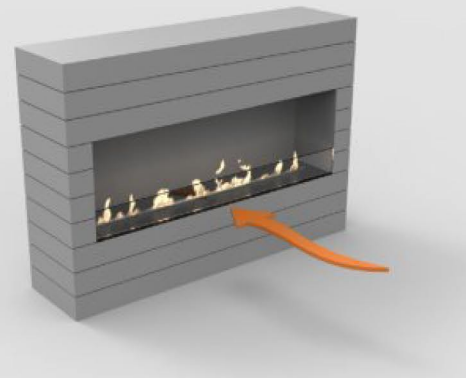

BUILT-IN MANUAL BURNER™

www.decoflame.com

The decoflame® Built-in Manual Burner with Lip™ is part of the made-to-measure range of decoflame® bioethanol fires. Its simple layout makes it versatile and adaptable for a large variety of fireplace applications.

- DecoFlame® brushed stainless steel manual burner
- Adjustable flame height
- No chimney required
- Shutter tool
- Lighter
- Black Safety chamber
- Fuel Funnel
- 3M Sponge

TECHNICAL INFORMATION

	400	500	600	700	800	900
Fuel Capacity: L	1.9	2.5	3.1	3.6	4.1	4.6
Fuel consumption: L/h	0.33	0.42	0.52	0.60	0.68	0.77
Burning time: h	3 - 6	4 - 7	5 - 8	5 - 9	5 - 9	5 - 10
Heat output max: kW	2	2.5	3	3.5	4	4.5
Net weight: kg	6.3	7.4	8.6	9.7	10.9	12
Minimum room size: m ³	42	51	60	70	80	90

Finish: Brushed stainless steel and optional hardened, optic-white glass

BUILT-IN BURNER

WALL CUT-OUT

BUILT-IN MANUAL BURNER™

www.decoflame.com

Decoflame strongly recommends installing one or more glass shields in order to protect the flame from draught, while keeping it vivid. Please see below the situations where the glass is optional and where it is mandatory.

Optional glass

Mandatory glass

Optional glass

Mandatory glass

Optional glass

Mandatory glass

BUILT-IN MANUAL BURNER™

www.decoflame.com