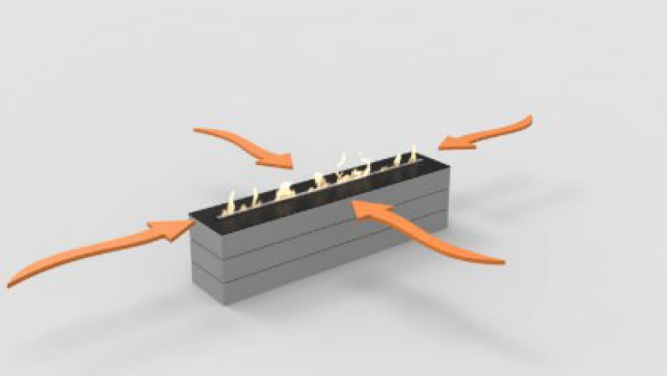

BUILT-IN MANUAL BURNER™

www.decoflame.com

Decoflame strongly recommends installing one or more glass shields in order to protect the flame from draught, while keeping it vivid. Please see below the situations where the glass is optional and where it is mandatory.

Optional glass