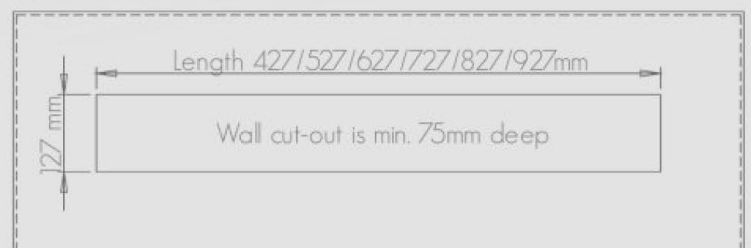

WALL CUT-OUT