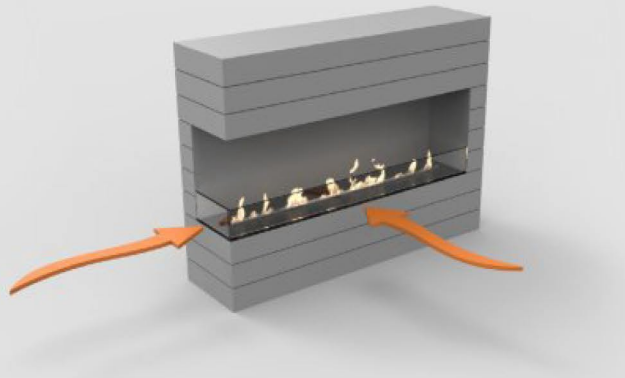

BUILT-IN MANUAL BURNER™

www.decoflame.com

The decoflame® Built-in Manual Burner with Lip™ is part of the made-to-measure range of decoflame® bioethanol fires. Its simple layout makes it versatile and adaptable for a large variety of fireplace applications.

- DecoFlame® brushed stainless steel manual burner
- Adjustable flame height
- No chimney required
- Shutter tool
- Lighter
- Black Safety chamber
- Fuel Funnel
- 3M Sponge

TECHNICAL INFORMATION

	400	500	600	700	800	900
Fuel Capacity: L	1.9	2.5	3.1	3.6	4.1	4.6
Fuel consumption: L/h	0.33	0.42	0.52	0.60	0.68	0.77
Burning time: h	3 - 6	4 - 7	5 - 8	5 - 9	5 - 9	5 - 10
Heat output max: kW	2	2.5	3	3.5	4	4.5
Net weight: kg	6.3	7.4	8.6	9.7	10.9	12
Minimum room size: m ³	42	51	60	70	80	90

Finish: Brushed stainless steel and optional hardened, optic-white glass

BUILT-IN BURNER

WALL CUT-OUT

BUILT-IN MANUAL BURNER™

www.decoflame.com

Decoflame strongly recommends installing one or more glass shields in order to protect the flame from draught, while keeping it vivid. Please see below the situations where the glass is optional and where it is mandatory.

Optional glass

Mandatory glass

Optional glass

Mandatory glass

Optional glass

Mandatory glass

BUILT-IN MANUAL BURNER™

www.decoflame.com