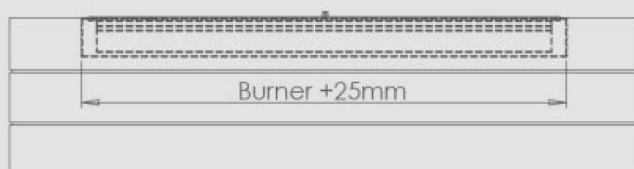

BUILT-IN MANUAL BURNER™

www.decoflame.com

The decoflame® Built-in Manual Burner with Lip™ is part of the made-to-measure range of decoflame® bioethanol fires. Its simple layout makes it versatile and adaptable for a large variety of fireplace applications.

The burner's length can be 400 - 500 - 600 - 700 - 800 - 900mm.

On the following page you can find information about the different sizes and download Autocad Drawings for all of them.

BUILT-IN MANUAL BURNER™

- DecoFlame® brushed stainless steel manual burner
- Adjustable flame height
- No chimney required
- Shutter tool
- Lighter
- Black Safety chamber
- Fuel Funnel
- 3M Sponge

TECHNICAL INFORMATION

	400	500	600	700	800	900
Fuel Capacity: L	1.9	2.5	3.1	3.6	4.1	4.6
Fuel consumption: L/h	0.33	0.42	0.52	0.60	0.68	0.77
Burning time: h	3 - 6	4 - 7	5 - 8	5 - 9	5 - 9	5 - 10
Heat output max: kW	2	2.5	3	3.5	4	4.5
Net weight: kg	6.3	7.4	8.6	9.7	10.9	12
Minimum room size: m ³	42	51	60	70	80	90