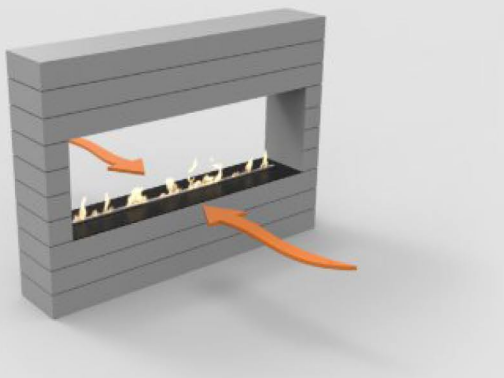

BUILT-IN MANUAL BURNER™

www.decoflame.com

The decoflame® Built-in Manual Burner with Lip™ is part of the made-to-measure range of decoflame® bioethanol fires. Its simple layout makes it versatile and adaptable for a large variety of fireplace applications.

- DecoFlame® brushed stainless steel manual burner
- Adjustable flame height
- No chimney required
- Shutter tool
- Lighter
- Black Safety chamber
- Fuel Funnel
- 3M Sponge

TECHNICAL INFORMATION

	400	500	600	700	800	900
Fuel Capacity: L	1.9	2.5	3.1	3.6	4.1	4.6
Fuel consumption: L/h	0.33	0.42	0.52	0.60	0.68	0.77
Burning time: h	3 - 6	4 - 7	5 - 8	5 - 9	5 - 9	5 - 10
Heat output max: kW	2	2.5	3	3.5	4	4.5
Net weight: kg	6.3	7.4	8.6	9.7	10.9	12
Minimum room size: m ³	42	51	60	70	80	90

Finish: Brushed stainless steel and optional hardened, optic-white glass

BUILT-IN BURNER

WALL CUT-OUT

BUILT-IN MANUAL BURNER™

www.decoflame.com

Decoflame strongly recommends installing one or more glass shields in order to protect the flame from draught, while keeping it vivid. Please see below the situations where the glass is optional and where it is mandatory.

Optional glass

Mandatory glass

Optional glass

Mandatory glass

Optional glass

Mandatory glass

BUILT-IN MANUAL BURNER™

www.decoflame.com