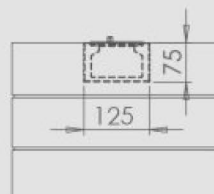

The burner's length can be 400 - 500 - 600 - 700 - 800 - 900mm.

On the following page you can find information about the different sizes and download Autocad Drawings for all of them.

BUILT-IN MANUAL BURNER™

- DecoFlame® brushed stainless steel manual burner
- Adjustable flame height
- No chimney required
- Shutter tool
- Lighter
- Black Safety chamber
- Fuel Funnel
- 3M Sponge

TECHNICAL INFORMATION

	400	500	600	700	800	900
Fuel Capacity: L	1.9	2.5	3.1	3.6	4.1	4.6
Fuel consumption: L/h	0.33	0.42	0.52	0.60	0.68	0.77
Burning time: h	3 - 6	4 - 7	5 - 8	5 - 9	5 - 9	5 - 10
Heat output max: kW	2	2.5	3	3.5	4	4.5
Net weight: kg	6.3	7.4	8.6	9.7	10.9	12
Minimum room size: m ³	42	51	60	70	80	90