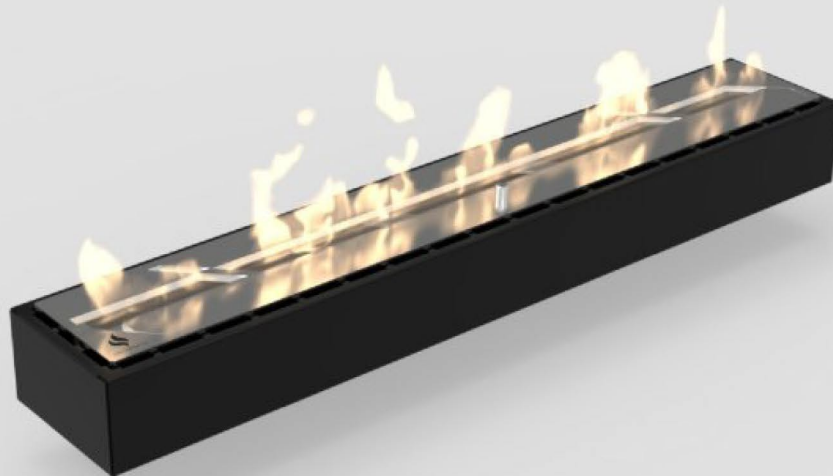

BUILT-IN MANUAL BURNER™

www.decoflame.com

The decoflame® Built-in Manual Burner with Lip™ is part of the made-to-measure range of decoflame® bioethanol fires. Its simple layout makes it versatile and adaptable for a large variety of fireplace applications.

- DecoFlame® brushed stainless steel manual burner
- Adjustable flame height
- No chimney required
- Shutter tool
- Lighter
- Black Safety chamber
- Fuel Funnel
- 3M Sponge

TECHNICAL INFORMATION

	400	500	600	700	800	900
Fuel Capacity: L	1.9	2.5	3.1	3.6	4.1	4.6
Fuel consumption: L/h	0.33	0.42	0.52	0.60	0.68	0.77
Burning time: h	3 - 6	4 - 7	5 - 8	5 - 9	5 - 9	5 - 10
Heat output max: kW	2	2.5	3	3.5	4	4.5
Net weight: kg	6.3	7.4	8.6	9.7	10.9	12
Minimum room size: m ³	42	51	60	70	80	90

Finish: Brushed stainless steel and optional hardened, optic-white glass

BUILT-IN BURNER

WALL CUT-OUT

BUILT-IN MANUAL BURNER™

www.decoflame.com

Decoflame strongly recommends installing one or more glass shields in order to protect the flame from draught, while keeping it vivid. Please see below the situations where the glass is optional and where it is mandatory.