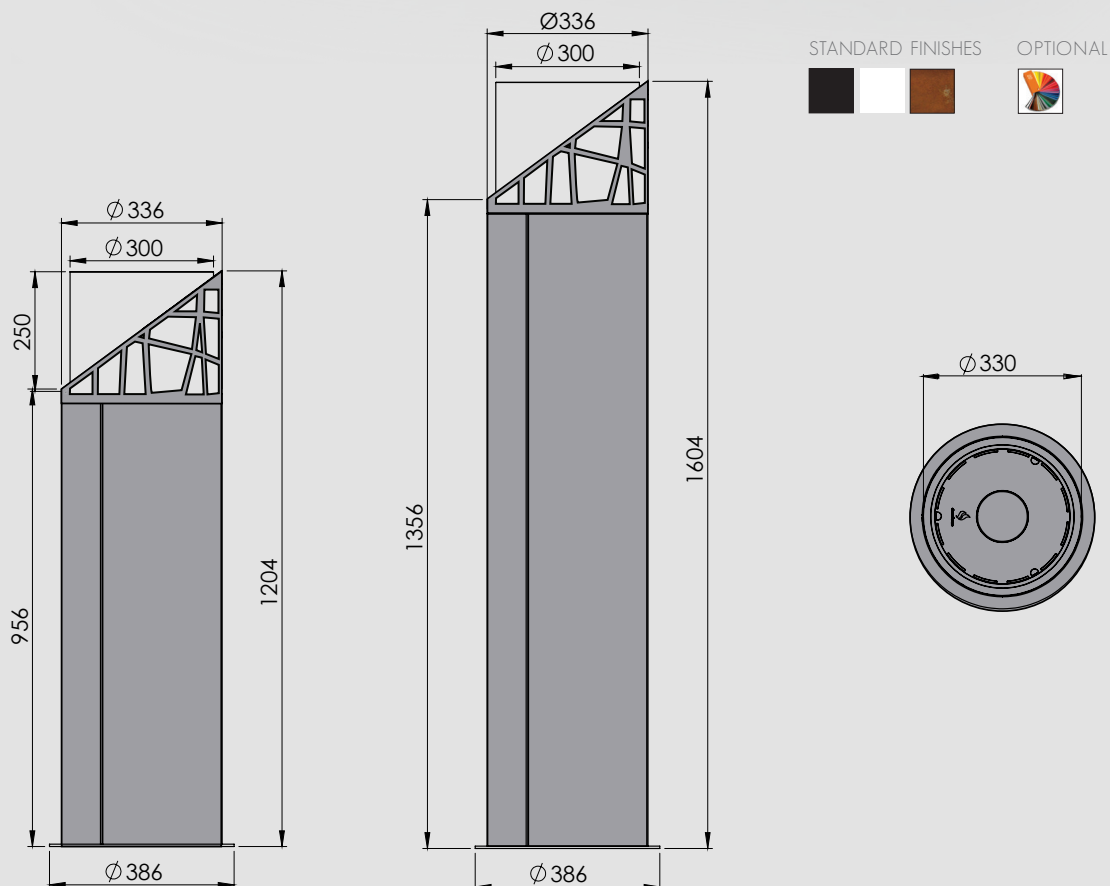

Fuel consumption: 0,3 l/h

Burning time: up to 6h

Heat output: 1,8 kW/h

Net weight: 50kg / 40kg

Materials: Burner - brushed stainless steel, column - corten steel and hardened, optic-white glass

Finish: Corten, black and white. Optionally any RAL color.