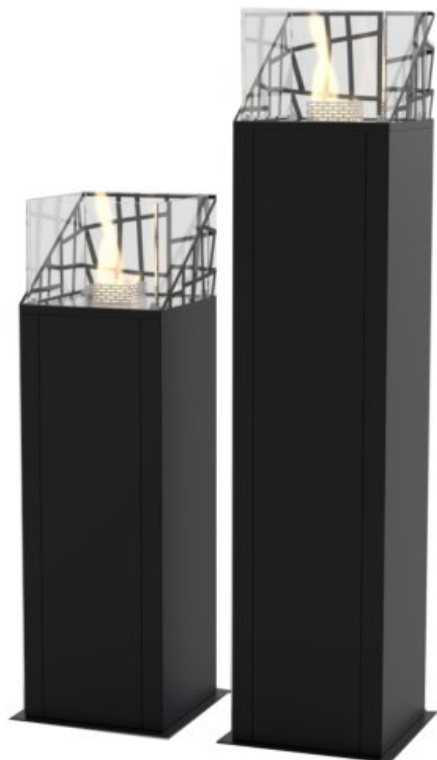

DUBAI SQUARE™

Dubai Series™ is a part of the Decoflame® outdoor fireplace collection.

The two models: Dubai Round™ and Dubai Square™ are available in two sizes: Low: Lounge / High: Tower.

Designed to bring warmth during chilly nights, these models add an oriental touch and style to the outdoor environment.

The Dubai models can be manufactured in different finishes.

STANDARD FINISH

OPTIONAL FINISH

TECHNICAL INFORMATION

Capacity:	1,7L
Burning time:	Up to 6,5 hours
Heat efficiency:	2,5 kW/h
Net weight:	40kg / 50kg
Burner:	Manual
Materials:	Burner: Brushed stainless steel Hardened glass: 8mm Column: Powder coated steel
Finish:	Black, white and rusty Optionally any RAL color Foot: Brushed stainless steel Rusty surface, comes with rusty foot
Fuel:	Use bioethanol at 96,5 - 97,5%