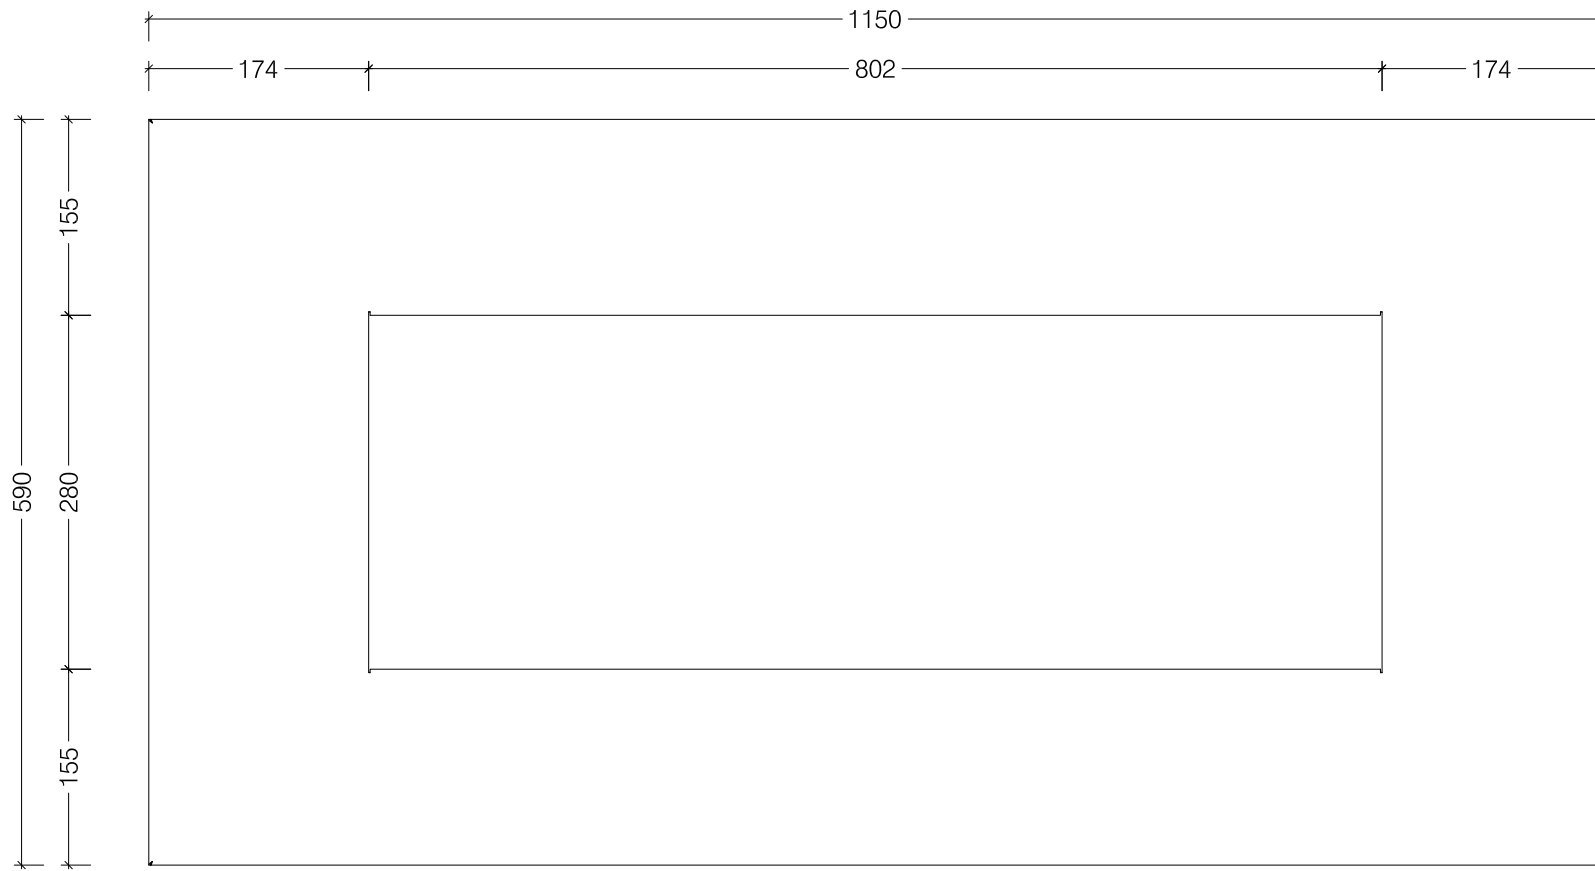

Top View

Front View

Side View

New Frame 1150 - For Slimline Burner 800