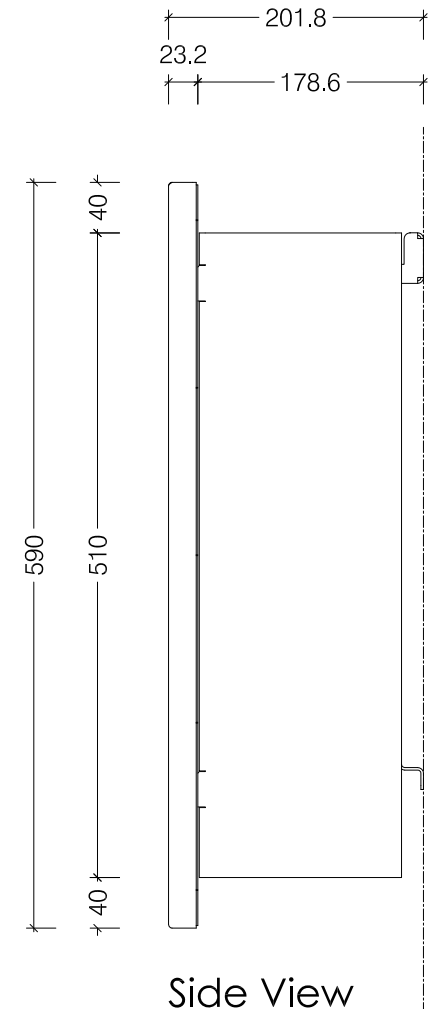

Top View

Front View

Side View

New Frame 1150 - For Slimline Burner 800