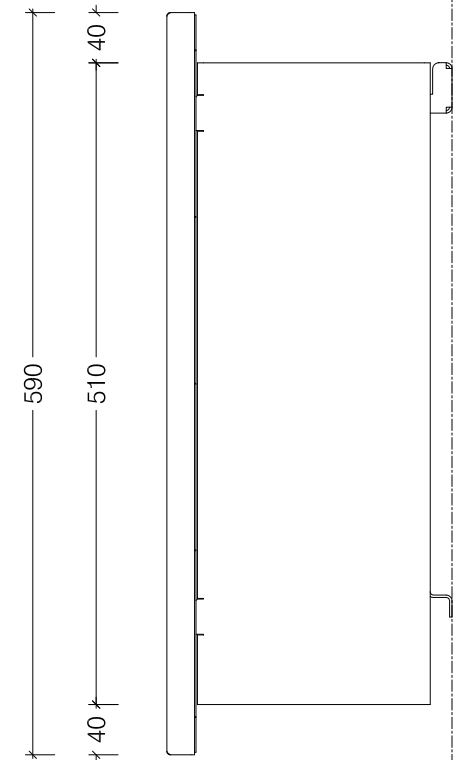

Top View

Front View

Side View

## New Frame 1750 - For Slimline Burner 1400