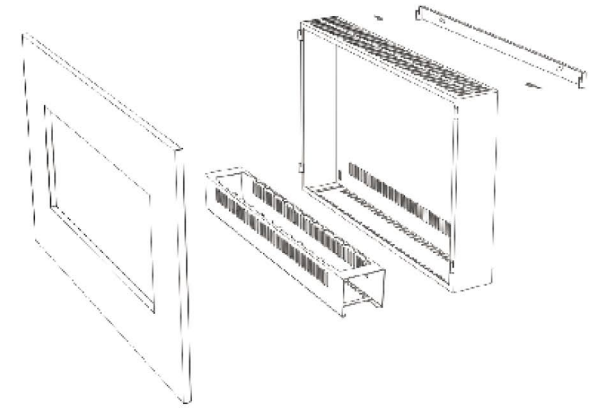

Nero 1150 Complete with SB800 Burner

Dimensions:
H590mm x L1150mm x D201.8mm
Fascia Finishes: ■ □
Capacity: 4.5 Litres
Consumption: avg 0.6 lt/hr
Burning Time: Up to 8 hours
Performance: 5.4 kW/hr rating

Nero 1450 Complete with SB1100 Burner

Dimensions:
H590mm x L1450mm x D226.8mm
Fascia Finishes: ■ □
Capacity: 6.25 Litres
Consumption: avg 0.9lt/hr
Burning Time: Up to 9 hours
Performance: 7.7 kW/hr rating

Nero 1750 Complete with SB1400 Burner

Dimensions:
H590mm x L1750mm x D226.8mm
Fascia Finishes: ■ □
Capacity: 8.15 Litres
Consumption: avg 1.0 lt/hr
Burning Time: up to 9 hours
Performance: 9.8 kW/hr rating

DISCLAIMER*
Specifications are subject to change without notice.
Current specification documentation can be obtained from www.iconfires.com

For more information visit
www.iconfires.com
or contact us at info@iconfires.com

Slender proportions, minimal projection off the wall.