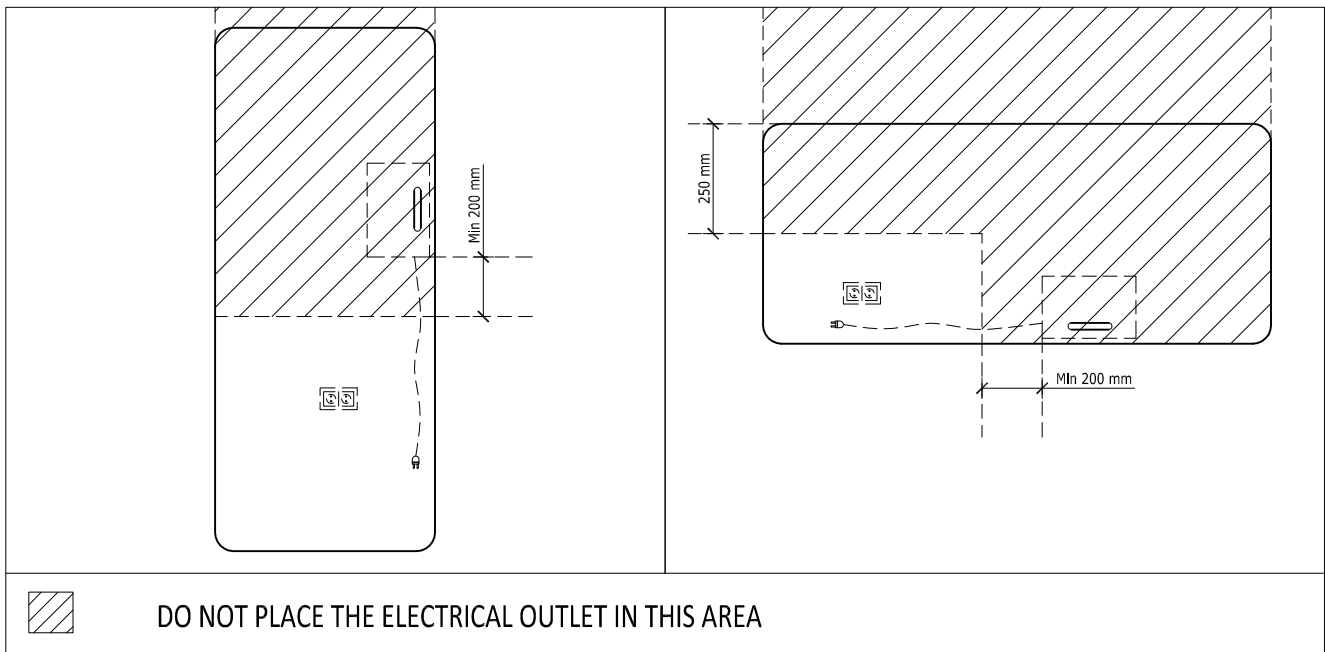

REFLEX

DEPTH

	H altezza height hauteur altura	larghezza width largeur anchura	peso weight poids peso	potenza elettrica electical power puissance électrique potencia elèctrica
	[mm]	[mm]	[kg]	[W]
REFLEX S	1.000	500	12	700
REFLEX M	1.400	500	16	1.000
REFLEX L	1.800	500	20	1.300

POSSIBLE CONFIGURATIONS

- Cable length about 1.2 mt

NOTE FOR INSTALLER : The installation must ensure that the power cord is not directly in contact with the radiator

PROHIBITED CONFIGURATIONS

WARNING:

- The configuration barred are PROHIBITED and therefore K8 will not accept any liability for their use