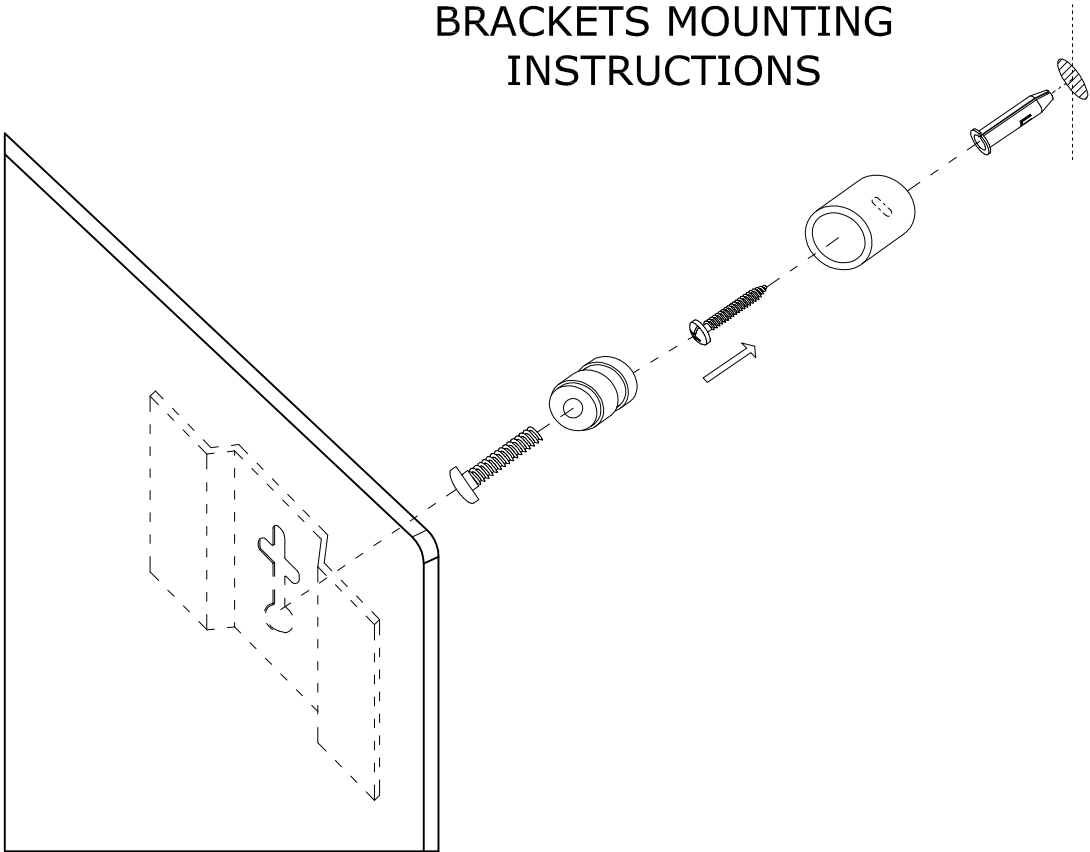

BRACKETS MOUNTING INSTRUCTIONS

VERTICAL/HORIZONTAL POSITION ON THE WALL