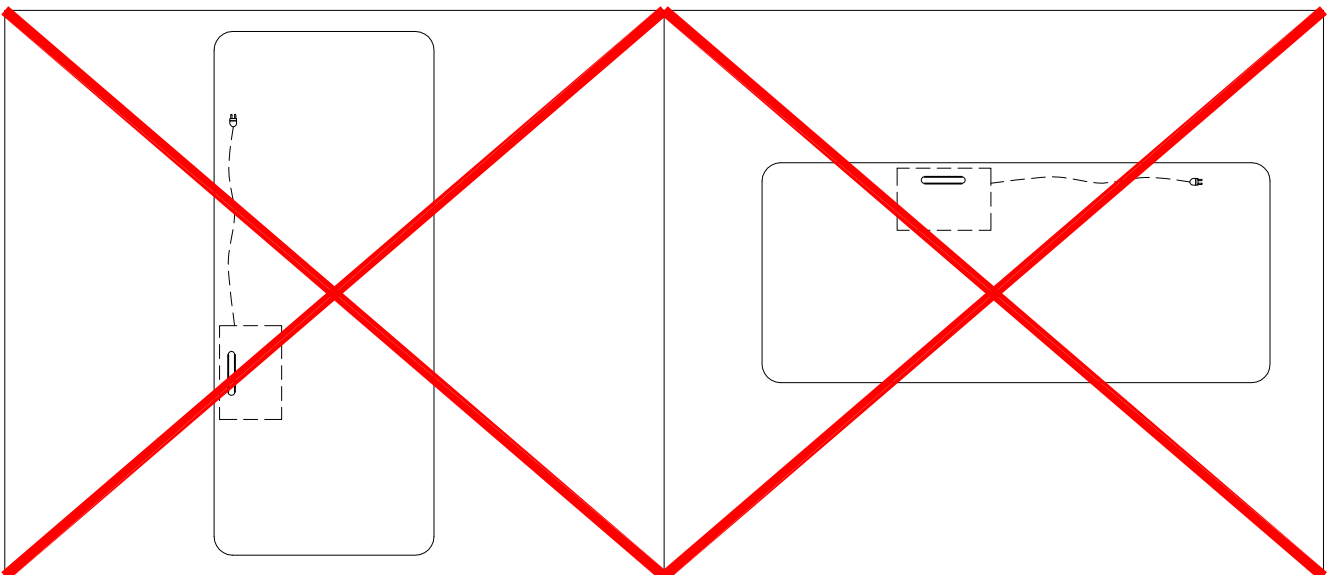

REFLEX

DEPTH

	H altezza height hauteur altura	larghezza width largeur anchura	peso weight poids peso	potenza elettrica electical power puissance électrique potencia elèctrica
	[mm]	[mm]	[kg]	[W]
REFLEX S	1.000	500	12	700
REFLEX M	1.400	500	16	1.000
REFLEX L	1.800	500	20	1.300

POSSIBLE CONFIGURATIONS

- Cable length about 1.2 mt

NOTE FOR INSTALLER : The installation must ensure that the power cord is not directly in contact with the radiator

PROHIBITED CONFIGURATIONS

WARNING:

- The configuration barred are PROHIBITED and therefore K8 will not accept any liability for their use