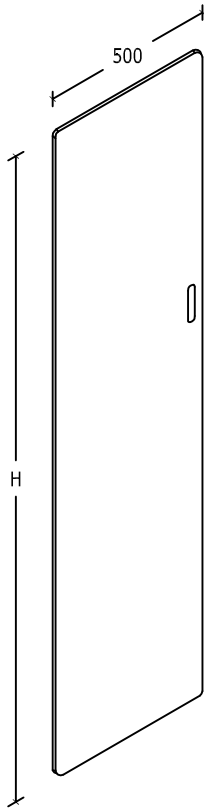

REFLEX

DEPTH

	H altezza height hauteur altura	larghezza width largeur anchura	peso weight poids peso	potenza elettrica electical power puissance électrique potencia elèctrica
	[mm]	[mm]	[kg]	[W]
REFLEX S	1.000	500	12	700
REFLEX M	1.400	500	16	1.000
REFLEX L	1.800	500	20	1.300

POSSIBLE CONFIGURATIONS

- Cable length about 1.2 mt

NOTE FOR INSTALLER : The installation must ensure that the power cord is not directly in contact with the radiator

PROHIBITED CONFIGURATIONS

WARNING:

- The configuration barred are PROHIBITED and therefore K8 will not accept any liability for their use

BRACKETS MOUNTING INSTRUCTIONS

VERTICAL/HORIZONTAL POSITION ON THE WALL