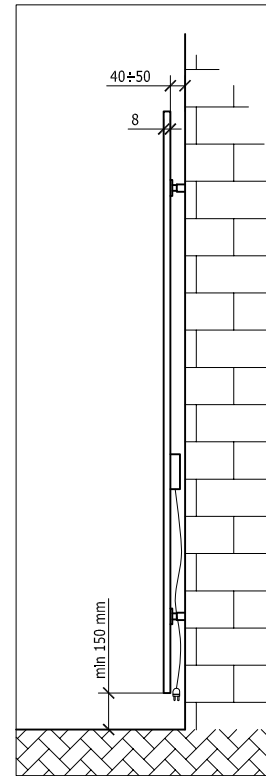

REFLEX

DEPTH

	H altezza height hauteur altura	larghezza width largeur anchura	peso weight poids peso	potenza elettrica electical power puissance électrique potencia elèctrica
	[mm]	[mm]	[kg]	[W]
REFLEX S	1.000	500	12	700
REFLEX M	1.400	500	16	1.000
REFLEX L	1.800	500	20	1.300

POSSIBLE CONFIGURATIONS

- Cable length about 1.2 mt

NOTE FOR INSTALLER : The installation must ensure that the power cord is not directly in contact with the radiator

PROHIBITED CONFIGURATIONS

WARNING:

- The configuration barred are PROHIBITED and therefore K8 will not accept any liability for their use

BRACKETS MOUNTING INSTRUCTIONS

VERTICAL/HORIZONTAL POSITION ON THE WALL