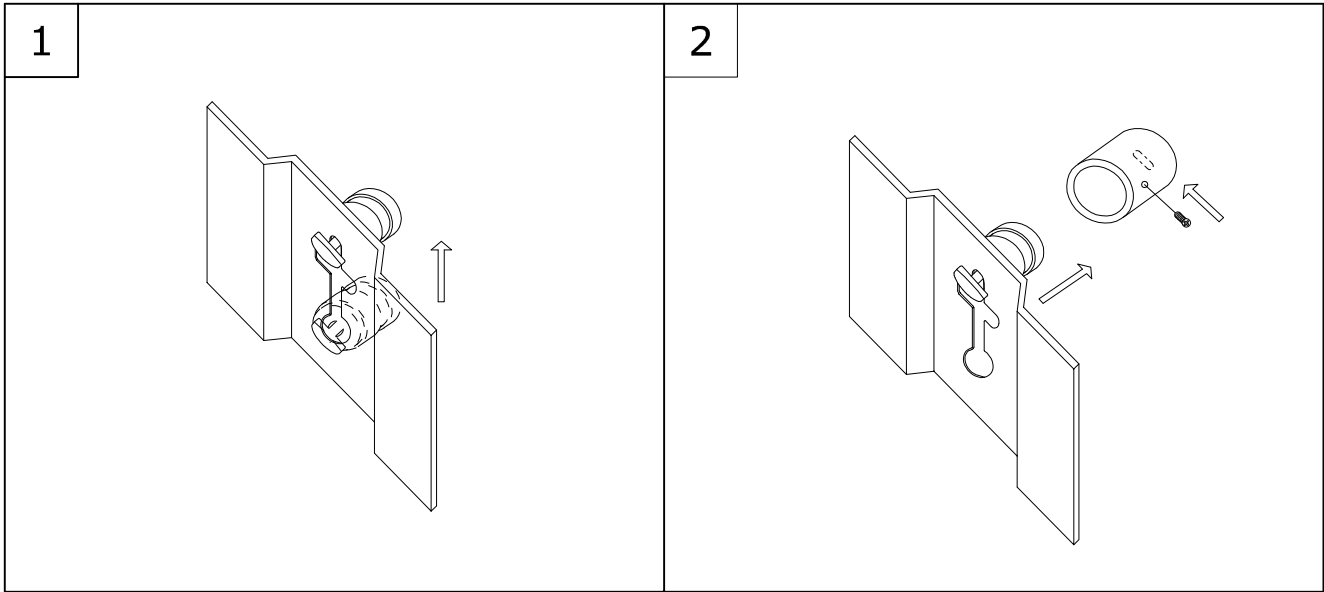

BRACKETS MOUNTING INSTRUCTIONS

VERTICAL/HORIZONTAL POSITION ON THE WALL