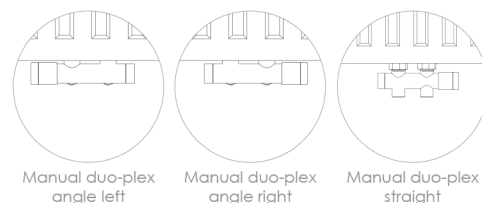

DUO-PLEX MANUAL CONNECTION BLOCKS 3/4" x M22x1,5

Manual Duo-plex connection block,
angle right

606300111

RAL/SPECIAL

Available finishes:

Valve suitable for
V-type radiator D=50 mm.

Product Code	Colour	Pipe connection	Radiator connection	Pattern	Nipples	Left side	Right side	Additional information
606300103	White	M22x1,5	3/4"	angle left	yes	↓	↑	
606300104	White	M22x1,5	3/4"	angle left	no	↓	↑	
606300113	Chrome	M22x1,5	3/4"	angle left	yes	↓	↑	
606300114	Chrome	M22x1,5	3/4"	angle left	no	↓	↑	
606300101	White	M22x1,5	3/4"	angle right	yes	↑	↓	
606300102	White	M22x1,5	3/4"	angle right	no	↑	↓	Pipe connectors for the valve need to be ordered separately, listed on page: 104-106
606300111	Chrome	M22x1,5	3/4"	angle right	yes	↑	↓	
606300112	Chrome	M22x1,5	3/4"	angle right	no	↑	↓	
606300105	White	M22x1,5	3/4"	straight	yes			
606300106	White	M22x1,5	3/4"	straight	no			
606300115	Chrome	M22x1,5	3/4"	straight	yes			
606300116	Chrome	M22x1,5	3/4"	straight	no			