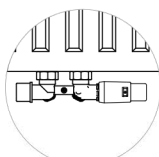

Duo-plex mini set angle left

Duo-plex mini set angle right

Duo-plex mini set straight left

Duo-plex mini set straight right

DUO-PLEX MINI CONNECTION BLOCK SETS (THERMOSTATIC HEAD ON THE SUPPLY PIPE)

Duo-plex connection block set, angle left
606200026

RAL/SPECIAL

Available finishes:

Set includes: Duo-plex valve,
Thermostatic head.
Spacing D=50 mm

Valve with round bar
available on demand.

Product Code	Colour	Pipe connection	Radiator connection	Pattern	Nipples	Left side	Right side	Additional information
606200026	White	M22x1,5	3/4"	angle left	yes	↑	↓	
606200017	Chrome	M22x1,5	3/4"	angle left	yes	↑	↓	
606200027	White	M22x1,5	3/4"	angle right	yes	↓	↑	Pipe connectors for the valve need to be ordered separately, listed on page: 104-106
606200018	Chrome	M22x1,5	3/4"	angle right	yes	↓	↑	
606200028	White	M22x1,5	3/4"	straight	yes			
606200019	Chrome	M22x1,5	3/4"	straight	yes			

DUO-PLEX MINI CONNECTION BLOCK SETS

Duo-plex connection block set, angle left
606200011

RAL/SPECIAL

Set includes: Duo-plex valve,
Thermostatic head.
Spacing D=50 mm

Valve with round bar
available on demand.

Product Code	Colour	Pipe connection	Radiator connection	Pattern	Nipples	Left side	Right side	Additional information
606200011	Nickel plated	M22x1,5	3/4"	angle left	yes	↑	↓	Pipe connectors for the valve need to be ordered separately, listed on page: 104-106
606200012	Nickel plated	M22x1,5	3/4"	angle right	yes	↑	↓	
606200013	Nickel plated	M22x1,5	3/4"	straight	yes			