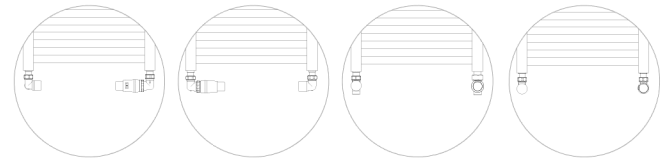

## ELEGANT MINI SETS

Elegant mini thermostatic set side-angle right

Elegant mini thermostatic set side-angle left

Elegant mini thermostatic set straight

Elegant mini thermostatic set angle

Thermostatic side-angle left valve set, side-angle left

**603400051**

RAL/SPECIAL

Available finishes:

Set includes: Thermostatic head, thermostatic valve, lockshield valve.

Product Code	Colour	Pipe connection	Radiator connection	Pattern	Left side	Right side	Additional information
603400045	E White	M22x1,5	1/2"	side-angle left	↑	↓	Pipe connectors for the valve need to be ordered separately, listed on page: 104-106
603400046	E White – Chrome	M22x1,5	1/2"	side-angle left	↑	↓	
603400051	E Chrome	M22x1,5	1/2"	side-angle left	↑	↓	

Thermostatic side-angle right valve set, side-angle right

**603400073**

RAL/SPECIAL

Available finishes:

Set includes: Thermostatic head, thermostatic valve, lockshield valve.

Product Code	Colour	Pipe connection	Radiator connection	Pattern	Left side	Right side	Additional information
603400071	E White	M22x1,5	1/2"	side-angle right	↓	↑	Pipe connectors for the valve need to be ordered separately, listed on page: 104-106
603400072	E White – Chrome	M22x1,5	1/2"	side-angle right	↓	↑	
603400073	E Chrome	M22x1,5	1/2"	side-angle right	↓	↑	