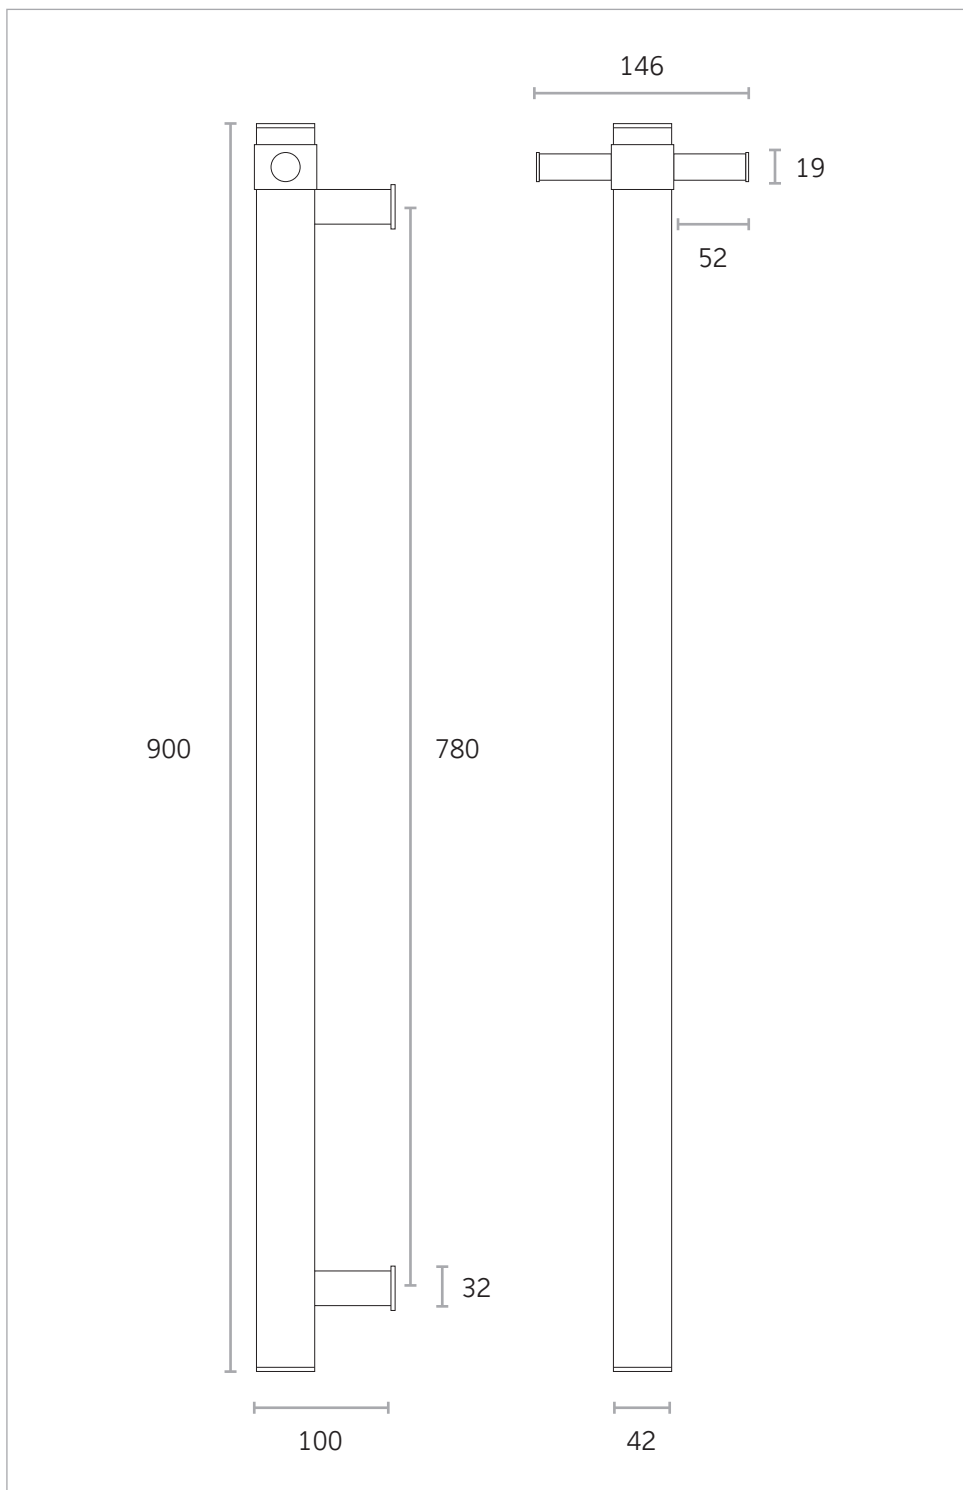

thermo  
Sphere

HEATING | WALL | VERTICAL TOWEL BAR

Model: HTB-VR-900 x3 with Robe Hook Removed

ThermoSphere Vertical Towel Bars are a 12V (SELV) electric heated towel bar designed to be installed vertically.

Each vertical towel bar comes with a removable robe hook.

Must be connected to the electrical supply via a suitably rated 12V transformer and installed in line with all relevant guidelines.

Wiring connection is concealed in the bottom mounting bracket.

- 
12V Dry electrical element
- 
5 Year Guarantee
- 
Quality stainless steel

| Stock Code | Profile        | Size (mm)      | Finish   | Voltage (V) | Output (W) |
|------------|----------------|----------------|----------|-------------|------------|
| HTB-VR-900 | Vertical Round | 900 x 38 x 100 | Polished | 12          | 30         |