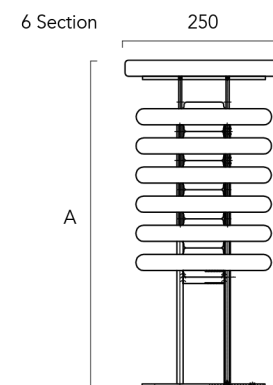

Ancona® Bench Seat

Horizontal Made to Order

Ancona Bench Seat 5 section, 460 x 1350 in Mottled White Gold with Wooden Top.

Overview

Horizontal: 27 models, 2 heights & 9 widths
Supplied as standard with a wooden seat
Vertical: 21 models, 1 height & 7 widths
Supplied as standard with a wooden seat

Model	Columns	Sections	Height A (mm)	Width B (mm)	Watts Δt 50°C	Btu's Δt 50°C
ANCB4S4665	6	4	460	650	383	1307
ANCB4S4681	6	4	460	815	495	1689
ANCB4S4610	6	4	460	1015	628	2143
ANCB4S4613	6	4	460	1350	845	2883
ANCB4S4616	6	4	460	1650	1036	3535
ANCB4S4619	6	4	460	1950	1226	4183
ANCB4S4621	6	4	460	2150	1352	4613
ANCB4S4623	6	4	460	2350	1477	5040
ANCB4S4626	6	4	460	2650	1665	5681
ANCB5S4665	6	5	460	650	479	1634
ANCB5S4681	6	5	460	815	619	2112
ANCB5S4610	6	5	460	1015	784	2675
ANCB5S4613	6	5	460	1350	1056	3603
ANCB5S4616	6	5	460	1650	1295	4419
ANCB5S4619	6	5	460	1950	1532	5227
ANCB5S4621	6	5	460	2150	1690	5766
ANCB5S4623	6	5	460	2350	1846	6299
ANCB5S4626	6	5	460	2650	2081	7100
ANCB6S5065	6	6	505	650	575	1962
ANCB6S5081	6	6	505	815	742	2532
ANCB6S5010	6	6	505	1015	941	3211
ANCB6S5013	6	6	505	1350	1267	4323
ANCB6S5016	6	6	505	1650	1554	5302
ANCB6S5019	6	6	505	1950	1839	6275
ANCB6S5021	6	6	505	2150	2027	6916
ANCB6S5023	6	6	505	2350	2216	7561
ANCB6S5026	6	6	505	2650	2497	8520

All prices shown include wooden seat.

Please note: Bench seats over 1650mm wide will be supplied with 3 feet.

Pipe centres = width - 215mm

Ancona[®] Bench Seat Vertical

Overview

High quality Italian design and manufacture
Steel multi column supplied with a wooden seat
10 year guarantee, CE approved & certified to BS EN442

All prices shown include wooden seat.

Please note: Bench seats 1284mm wide and over will be supplied with 4 feet.

Pipe centres = width of radiator (B) + valves