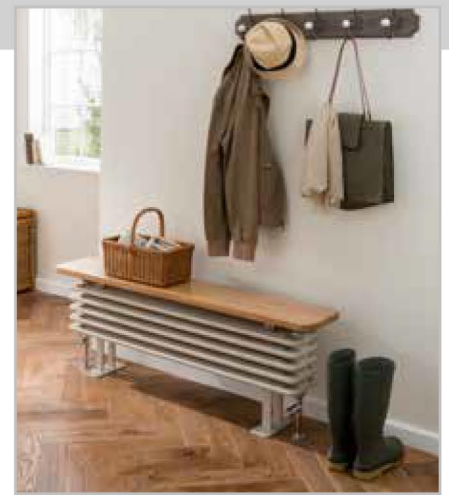

Ancona[®] Bench Seat Horizontal

Overview

High quality Italian design and manufacture

Steel multi column supplied with a wooden seat

10 year guarantee, CE approved & certified to BS EN442

Finish

White RAL 9016 as standard, 188 RAL colours and 32 Special Finishes