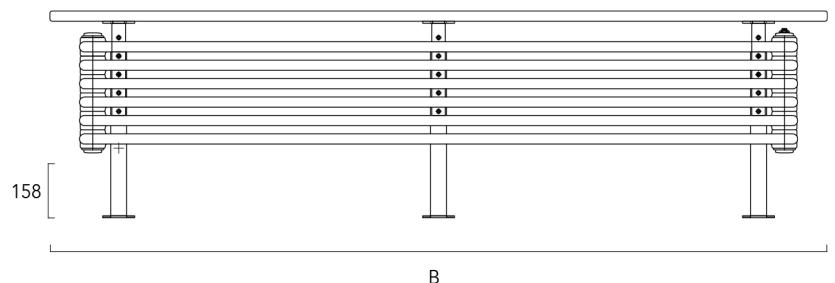

Ancona® Bench Seat

Horizontal Made to Order

Ancona Bench Seat 5 section, 460 x 1350 in Mottled White Gold with Wooden Top.

Overview

Horizontal: 27 models, 2 heights & 9 widths
Supplied as standard with a wooden seat
Vertical: 21 models, 1 height & 7 widths
Supplied as standard with a wooden seat

Model	Columns	Sections	Height A (mm)	Width B (mm)	Watts Δt 50°C	Btu's Δt 50°C
ANCB4S4665	6	4	460	650	383	1307
ANCB4S4681	6	4	460	815	495	1689
ANCB4S4610	6	4	460	1015	628	2143
ANCB4S4613	6	4	460	1350	845	2883
ANCB4S4616	6	4	460	1650	1036	3535
ANCB4S4619	6	4	460	1950	1226	4183
ANCB4S4621	6	4	460	2150	1352	4613
ANCB4S4623	6	4	460	2350	1477	5040
ANCB4S4626	6	4	460	2650	1665	5681
ANCB5S4665	6	5	460	650	479	1634
ANCB5S4681	6	5	460	815	619	2112
ANCB5S4610	6	5	460	1015	784	2675
ANCB5S4613	6	5	460	1350	1056	3603
ANCB5S4616	6	5	460	1650	1295	4419
ANCB5S4619	6	5	460	1950	1532	5227
ANCB5S4621	6	5	460	2150	1690	5766
ANCB5S4623	6	5	460	2350	1846	6299
ANCB5S4626	6	5	460	2650	2081	7100
ANCB6S5065	6	6	505	650	575	1962
ANCB6S5081	6	6	505	815	742	2532
ANCB6S5010	6	6	505	1015	941	3211
ANCB6S5013	6	6	505	1350	1267	4323
ANCB6S5016	6	6	505	1650	1554	5302
ANCB6S5019	6	6	505	1950	1839	6275
ANCB6S5021	6	6	505	2150	2027	6916
ANCB6S5023	6	6	505	2350	2216	7561
ANCB6S5026	6	6	505	2650	2497	8520

All prices shown include wooden seat.

Please note: Bench seats over 1650mm wide will be supplied with 3 feet.

Pipe centres = width - 215mm

Ancona[®] Bench Seat Vertical

Overview

High quality Italian design and manufacture
Steel multi column supplied with a wooden seat
10 year guarantee, CE approved & certified to BS EN442

All prices shown include wooden seat.

Please note: Bench seats 1284mm wide and over will be supplied with 4 feet.

Pipe centres = width of radiator (B) + valves