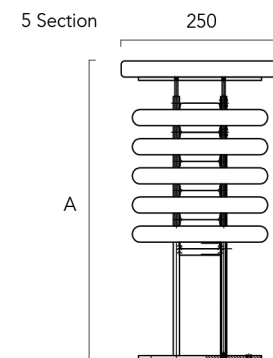

Ancona® Bench Seat

Horizontal Made to Order

Ancona Bench Seat 5 section, 460 x 1350 in Mottled White Gold with Wooden Top.

Overview

Horizontal: 27 models, 2 heights & 9 widths
Supplied as standard with a wooden seat
Vertical: 21 models, 1 height & 7 widths
Supplied as standard with a wooden seat

Model	Columns	Sections	Height A (mm)	Width B (mm)	Watts Δt 50°C	Btu's Δt 50°C
ANCB4S4665	6	4	460	650	383	1307
ANCB4S4681	6	4	460	815	495	1689
ANCB4S4610	6	4	460	1015	628	2143
ANCB4S4613	6	4	460	1350	845	2883
ANCB4S4616	6	4	460	1650	1036	3535
ANCB4S4619	6	4	460	1950	1226	4183
ANCB4S4621	6	4	460	2150	1352	4613
ANCB4S4623	6	4	460	2350	1477	5040
ANCB4S4626	6	4	460	2650	1665	5681
ANCB5S4665	6	5	460	650	479	1634
ANCB5S4681	6	5	460	815	619	2112
ANCB5S4610	6	5	460	1015	784	2675
ANCB5S4613	6	5	460	1350	1056	3603
ANCB5S4616	6	5	460	1650	1295	4419
ANCB5S4619	6	5	460	1950	1532	5227
ANCB5S4621	6	5	460	2150	1690	5766
ANCB5S4623	6	5	460	2350	1846	6299
ANCB5S4626	6	5	460	2650	2081	7100
ANCB6S5065	6	6	505	650	575	1962
ANCB6S5081	6	6	505	815	742	2532
ANCB6S5010	6	6	505	1015	941	3211
ANCB6S5013	6	6	505	1350	1267	4323
ANCB6S5016	6	6	505	1650	1554	5302
ANCB6S5019	6	6	505	1950	1839	6275
ANCB6S5021	6	6	505	2150	2027	6916
ANCB6S5023	6	6	505	2350	2216	7561
ANCB6S5026	6	6	505	2650	2497	8520

All prices shown include wooden seat.

Please note: Bench seats over 1650mm wide will be supplied with 3 feet.

Pipe centres = width - 215mm

Ancona[®] Bench Seat Vertical

Overview

High quality Italian design and manufacture
Steel multi column supplied with a wooden seat
10 year guarantee, CE approved & certified to BS EN442

All prices shown include wooden seat.

Please note: Bench seats 1284mm wide and over will be supplied with 4 feet.

Pipe centres = width of radiator (B) + valves