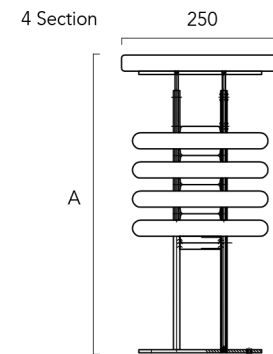

Ancona® Bench Seat

Horizontal Made to Order

Ancona Bench Seat 5 section, 460 x 1350 in Mottled White Gold with Wooden Top.

Overview

Horizontal: 27 models, 2 heights & 9 widths
Supplied as standard with a wooden seat
Vertical: 21 models, 1 height & 7 widths
Supplied as standard with a wooden seat

Model	Columns	Sections	Height A (mm)	Width B (mm)	Watts Δt 50°C	Btu's Δt 50°C
ANCB4S4665	6	4	460	650	383	1307
ANCB4S4681	6	4	460	815	495	1689
ANCB4S4610	6	4	460	1015	628	2143
ANCB4S4613	6	4	460	1350	845	2883
ANCB4S4616	6	4	460	1650	1036	3535
ANCB4S4619	6	4	460	1950	1226	4183
ANCB4S4621	6	4	460	2150	1352	4613
ANCB4S4623	6	4	460	2350	1477	5040
ANCB4S4626	6	4	460	2650	1665	5681
ANCB5S4665	6	5	460	650	479	1634
ANCB5S4681	6	5	460	815	619	2112
ANCB5S4610	6	5	460	1015	784	2675
ANCB5S4613	6	5	460	1350	1056	3603
ANCB5S4616	6	5	460	1650	1295	4419
ANCB5S4619	6	5	460	1950	1532	5227
ANCB5S4621	6	5	460	2150	1690	5766
ANCB5S4623	6	5	460	2350	1846	6299
ANCB5S4626	6	5	460	2650	2081	7100
ANCB6S5065	6	6	505	650	575	1962
ANCB6S5081	6	6	505	815	742	2532
ANCB6S5010	6	6	505	1015	941	3211
ANCB6S5013	6	6	505	1350	1267	4323
ANCB6S5016	6	6	505	1650	1554	5302
ANCB6S5019	6	6	505	1950	1839	6275
ANCB6S5021	6	6	505	2150	2027	6916
ANCB6S5023	6	6	505	2350	2216	7561
ANCB6S5026	6	6	505	2650	2497	8520

All prices shown include wooden seat.

Please note: Bench seats over 1650mm wide will be supplied with 3 feet.

Pipe centres = width - 215mm

Ancona[®] Bench Seat Vertical

Overview

High quality Italian design and manufacture
Steel multi column supplied with a wooden seat
10 year guarantee, CE approved & certified to BS EN442

All prices shown include wooden seat.

Please note: Bench seats 1284mm wide and over will be supplied with 4 feet.

Pipe centres = width of radiator (B) + valves